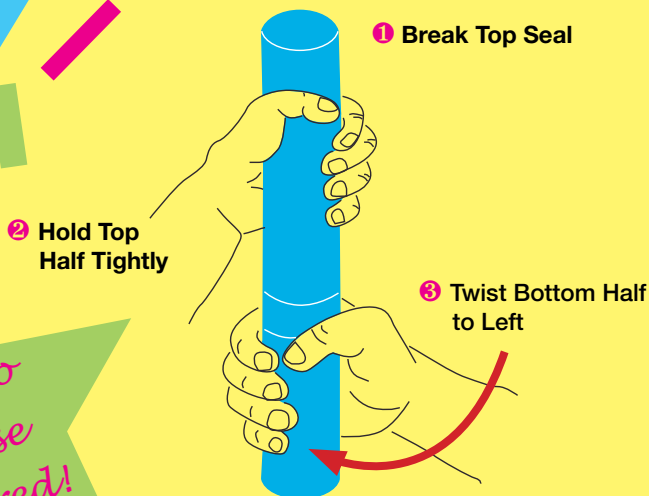

- Point upwards away from face & body NEVER aim at another person.
- Always refer to duty of care information before use.